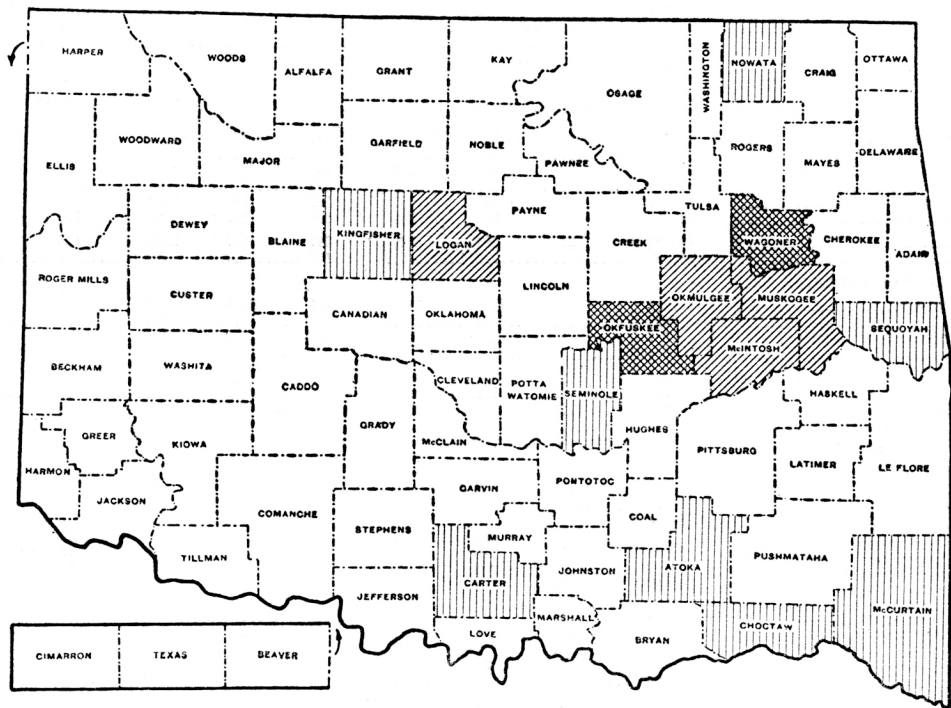

PER CENT OF NEGROES IN TOTAL POPULATION OF OKLAHOMA, BY COUNTIES: 1910.

	Less than 12½ per cent.		25 to 37½ per cent.		62½ to 75 per cent.
	12½ to 25 per cent.		37½ to 50 per cent.		75 per cent. and over.
			50 to 62½ per cent.		